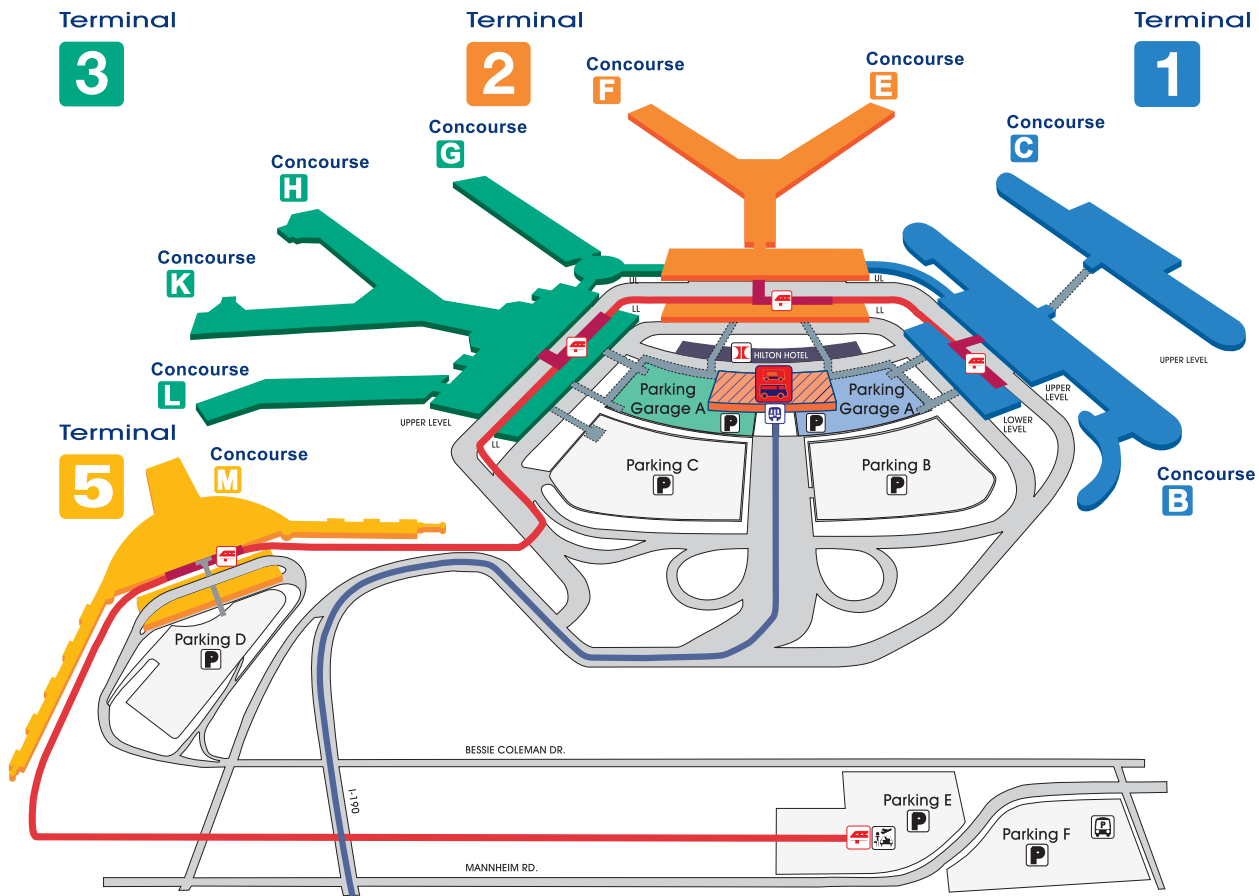

Chicago O'Hare International Airport

Terminal 1

- United
United Express
(Ticketing & Baggage Claim Only)
- Lufthansa
(Departures only)

Terminal 2

- Air Canada
 - Air Jamaica
 - America West
 - Continental
 - Great Lakes
 - National
 - Northwest
 - US Airways
 - *United
 - *United Express
- *Ticketing & Baggage Claim in Terminal 1*

Terminal 3

- Alaska
- American
- American Eagle
- Delta
- Iberia
- Ryan (Apple Vacations)
- Sun Country
- TransMeridian
(Apple Vacations)

International Terminal 5

- Aer Lingus
- Aeroflot
- AeroMexico
- Air France
- Air India
- Air Jamaica
- Air Plus Comet
- Alitalia
- All Nippon Airways (ANA)
- American
- ATA
- British Airways
- BMI British Midland
- El Al Israel
- Iberia
- Japan Airlines (JAL)
- KLM Royal Dutch
- Korean Air
- Kuwait
- LOT Polish
- Lufthansa
- Mexicana
- Royal Jordanian
- Ryan
- Sabena
- SAS
- Singapore
- Spirit
- Swissair
- TransMeridian
- Turkish Airlines
- United

• Denotes airlines with international service departing from Domestic Terminals 1, 2 & 3.

NOTE: All International Arrivals in Terminal 5